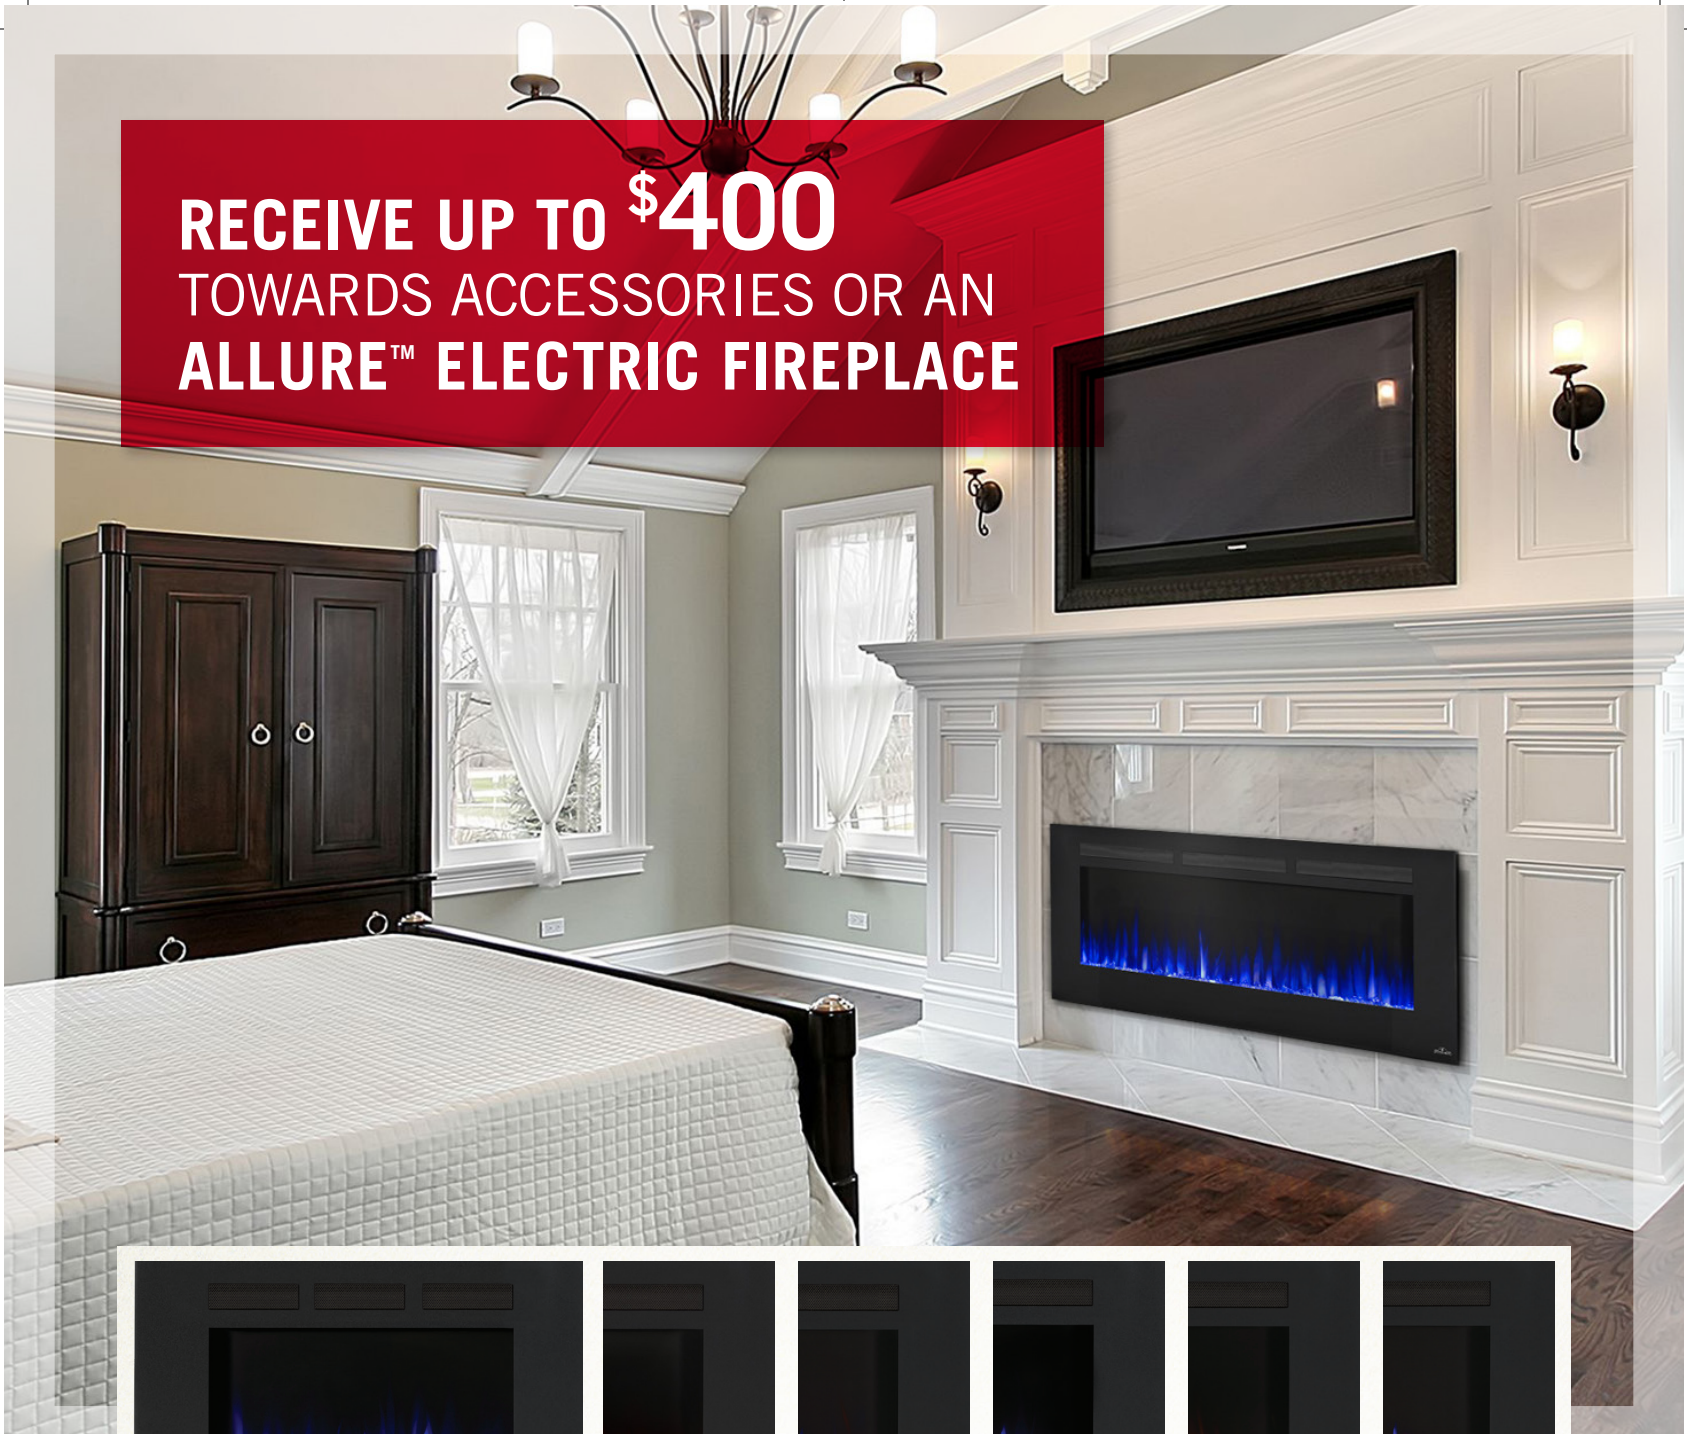

**RECEIVE UP TO \$400**  
**TOWARDS ACCESSORIES OR AN**  
**ALLURE™ ELECTRIC FIREPLACE**

Purchase a participating Napoleon Fireplace between October 1<sup>st</sup> to December 31<sup>st</sup> 2018, and save up to \$400.00 towards fireplace accessories or one of the **Allure™ Electric Fireplaces.**