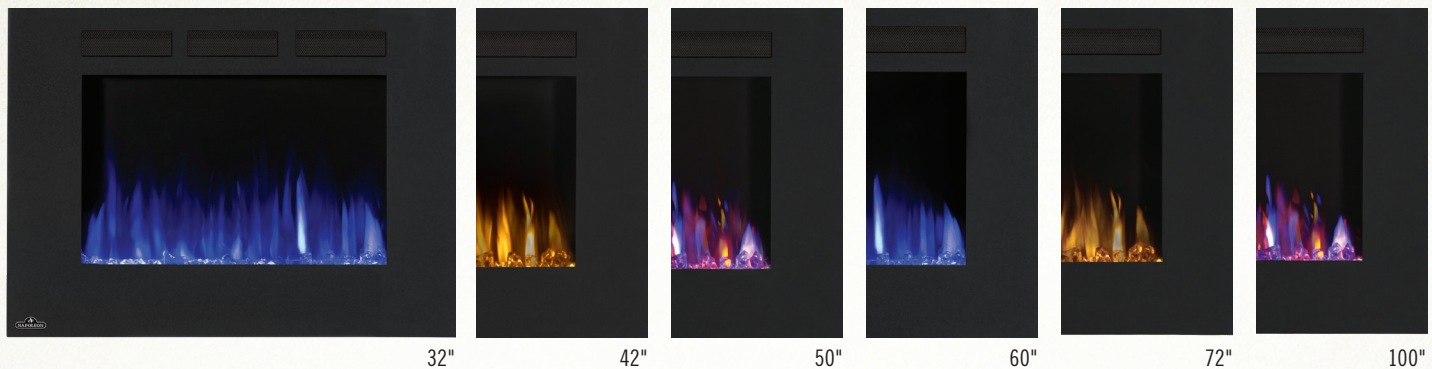

**RECEIVE UP TO \$400**  
**TOWARDS ACCESSORIES OR AN**  
**ALLURE™ ELECTRIC FIREPLACE**

Purchase a participating Napoleon Fireplace between October 1<sup>st</sup> to December 31<sup>st</sup> 2018, and save up to \$400.00 towards fireplace accessories or one of the **Allure™ Electric Fireplaces.**

**CATEGORY 1 (\$200):** HD35, HD40, HDX40, HD46, HD81, GX36, GX70, BHD4, BL36, BL46, L38, L38N2, L50N2

**CATEGORY 2 (\$300):** HDX35, HDX52, WHD31, WHD48, LV38, LV38N2, LV50, LV50N2, LVX38, LVX38N2, LVX50, LVX50N2, S1,S4,S9,1400M